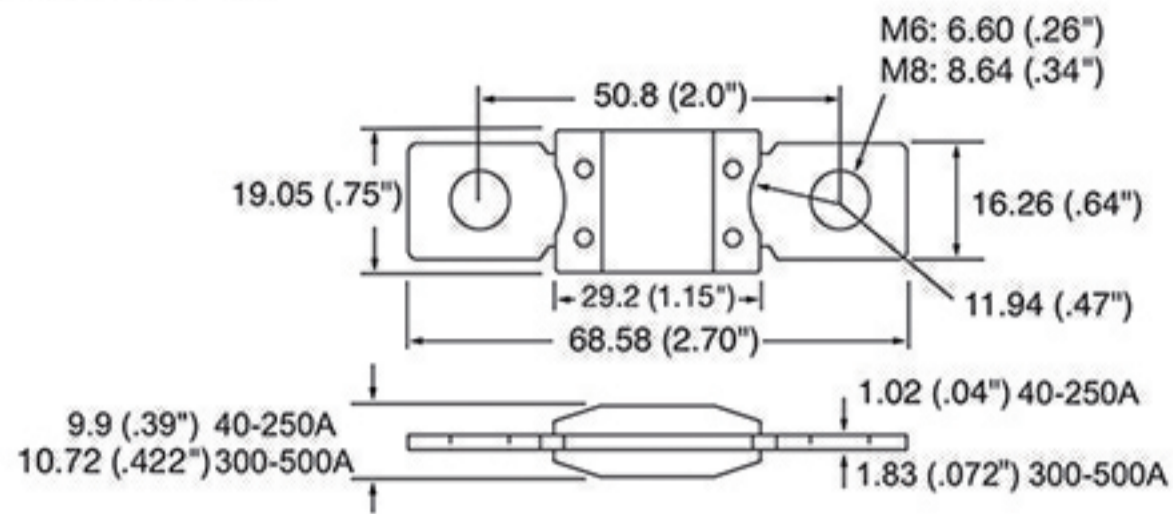

High Current Fuses

MEGA® Fuse Rated 32V

Dimensions

Dimensions in mm

Temperature Rerating Curve

Time-Current Characteristic Curves