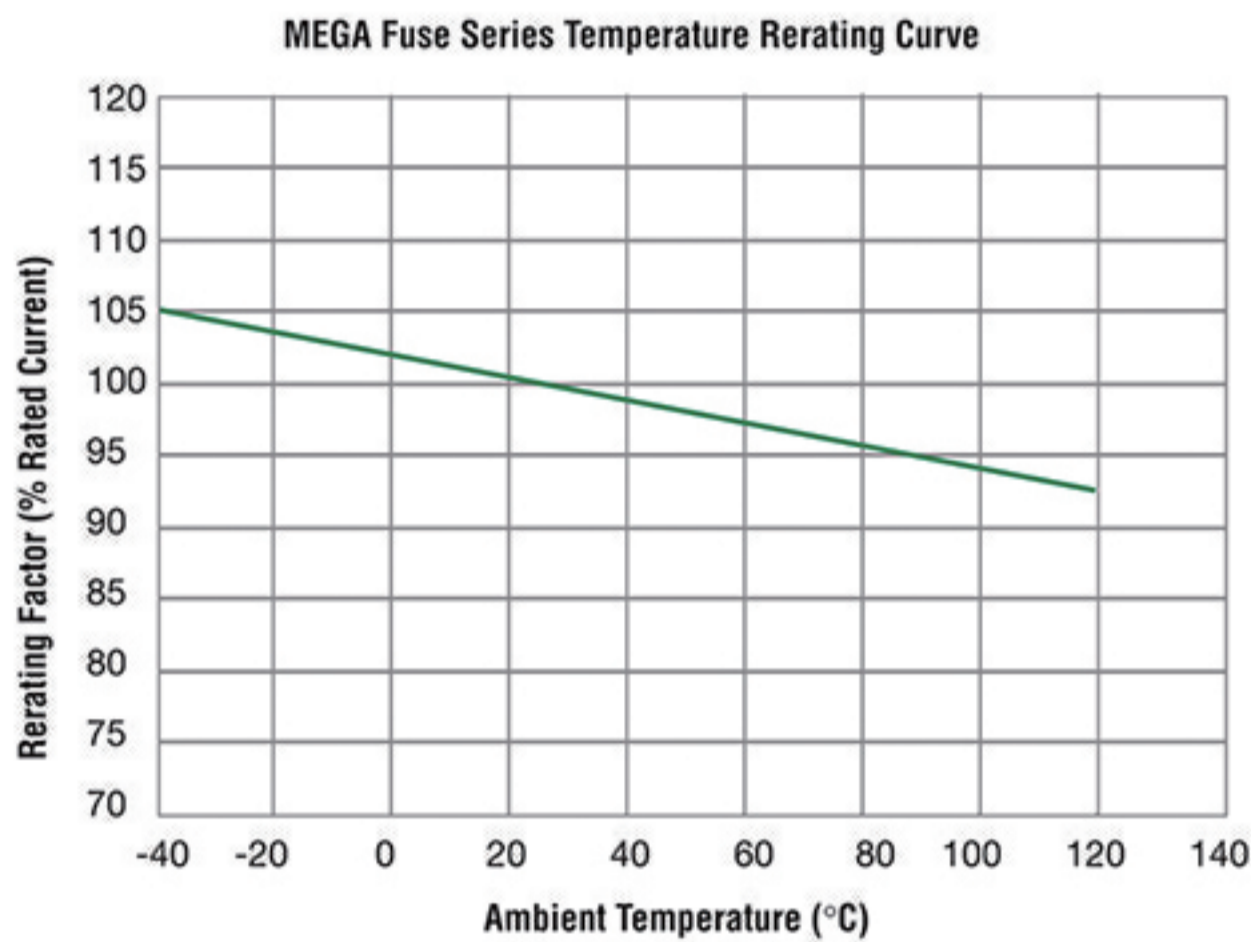

High Current Fuses

MEGA® Fuse Rated 32V

Dimensions

Dimensions in mm

Temperature Rerating Curve

Time-Current Characteristic Curves